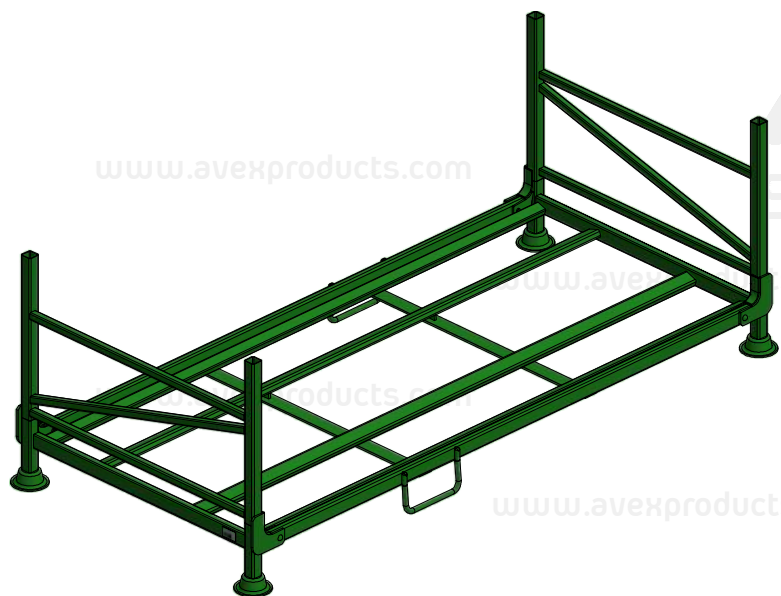

PALLET S-LINE 4PASSENGER-C / FOR TYRE STORAGE

AVEX NR.: 002-S-000-00 RAL XXXX

Outside dimensions	2293 x 1078 x 787 mm
Weight	68 kg ± 10%
Max. load capacity	300 kg
Stackability (rack with tyres)	10
Stackability (collapsible)	32
Number of tyres in pallet	max. 28
Surface treatment	powder paint
Additional equipment	-
120m3 truck	210 pcs