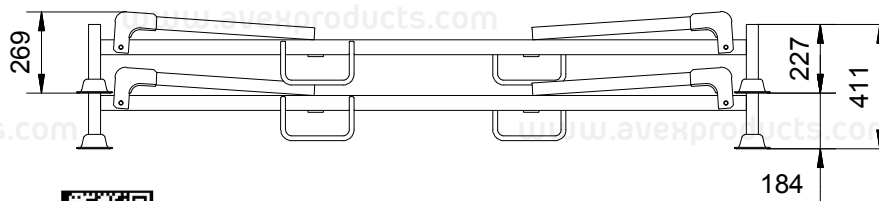

PALLET S-LINE 4PASSENGER-C / FOR TYRE STORAGE

AVEX NR.: 002-S-000-00 RAL XXXX

Outside dimensions	2293 x 1078 x 787 mm
Weight	68 kg ± 10%
Max. load capacity	300 kg
Stackability (rack with tyres)	10
Stackability (collapsible)	32
Number of tyres in pallet	max. 28
Surface treatment	powder paint
Additional equipment	-
120m3 truck	210 pcs

This drawing is property of Avex Steel Products s.r.o. The copying, distribution and utilization of this document as well as the communication of its contents to others without expressed authorization is prohibited. Offenders will be held liable for the payment of damages.