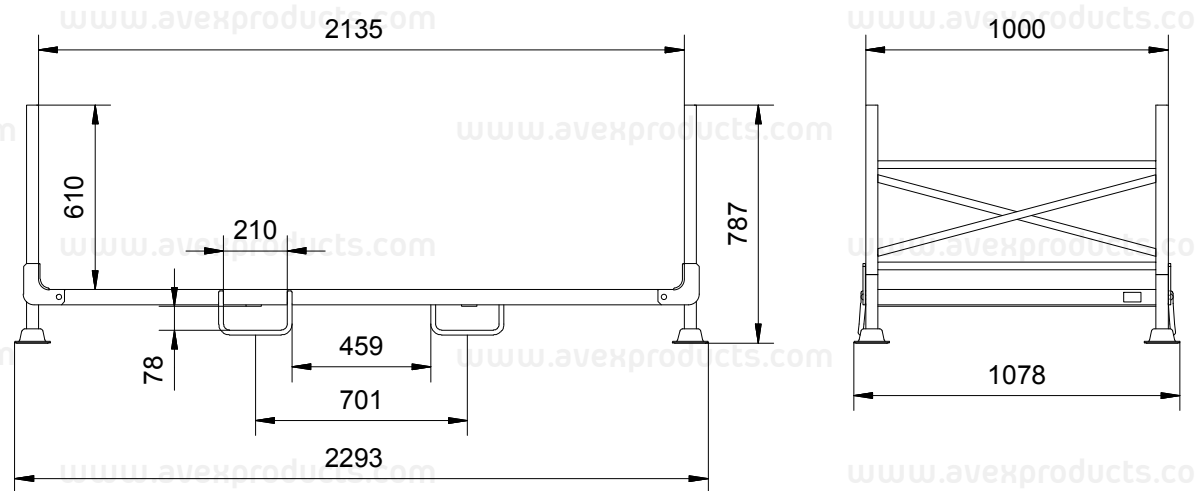

PALLET S-LINE 4PASSENGER-C / FOR TYRE STORAGE

AVEX NR.: 002-S-000-00 RAL XXXX

Outside dimensions	2293 x 1078 x 787 mm
Weight	68 kg ± 10%
Max. load capacity	300 kg
Stackability (rack with tyres)	10
Stackability (collapsible)	32
Number of tyres in pallet	max. 28
Surface treatment	powder paint
Additional equipment	-
120m3 truck	210 pcs