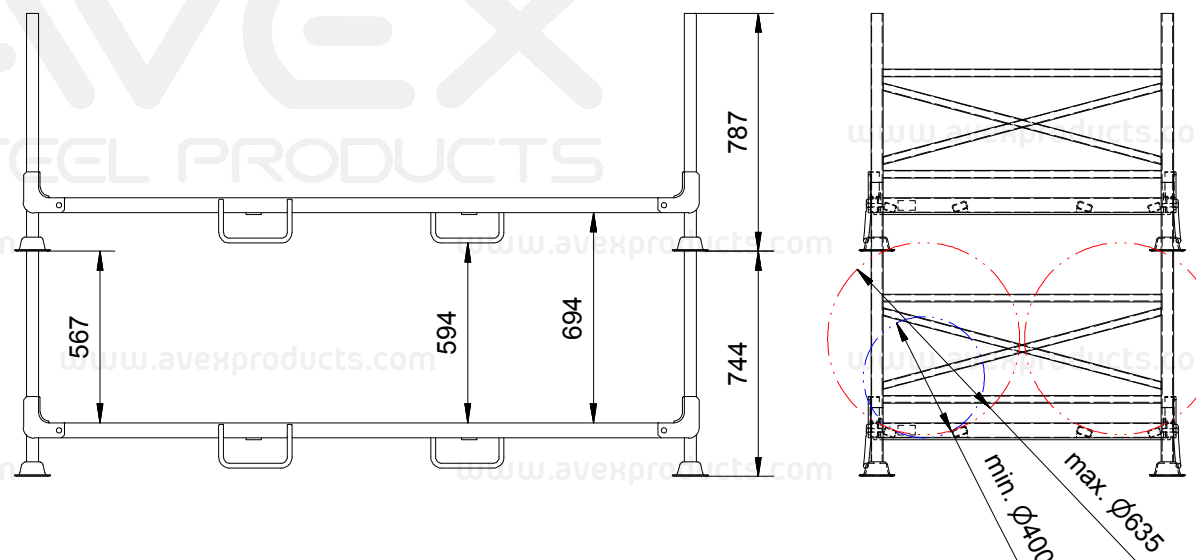

PALLET S-LINE 4PASSENGER-C / FOR TYRE STORAGE

AVEX NR.: 002-S-000-00 RAL XXXX

Outside dimensions	2293 x 1078 x 787 mm
Weight	68 kg ± 10%
Max. load capacity	300 kg
Stackability (rack with tyres)	10
Stackability (collapsible)	32
Number of tyres in pallet	max. 28
Surface treatment	powder paint
Additional equipment	-
120m3 truck	210 pcs