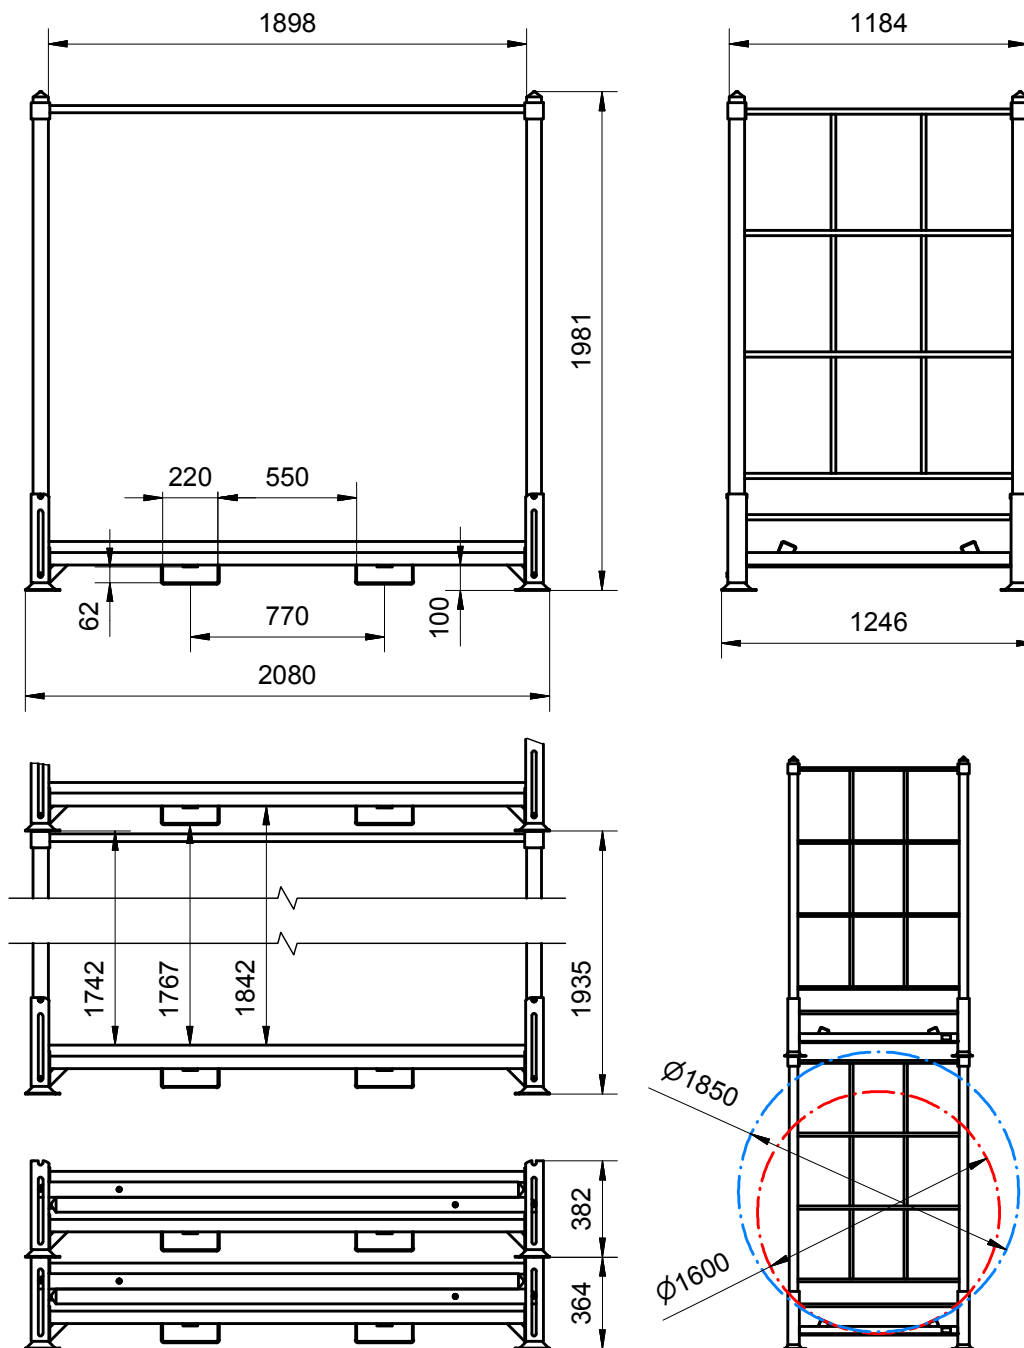

PALLET ASP 001T01 / FOR TYRE STORAGE

Outside dimensions	2080 x 1246 x 1981 mm
Max. load capacity	1160 kg
Stackability (rack with tyres)	3
Stackability (collapsible)	20
Pallet handling (rack with tyres)	1
Surface treatment	powder coating

This drawing is property of Aveh Steel Products s.r.o. The copying, distribution and utilization of this document as well as the communication of its contents to others without expressed authorization is prohibited. Offenders will be held liable for the payment of damages.