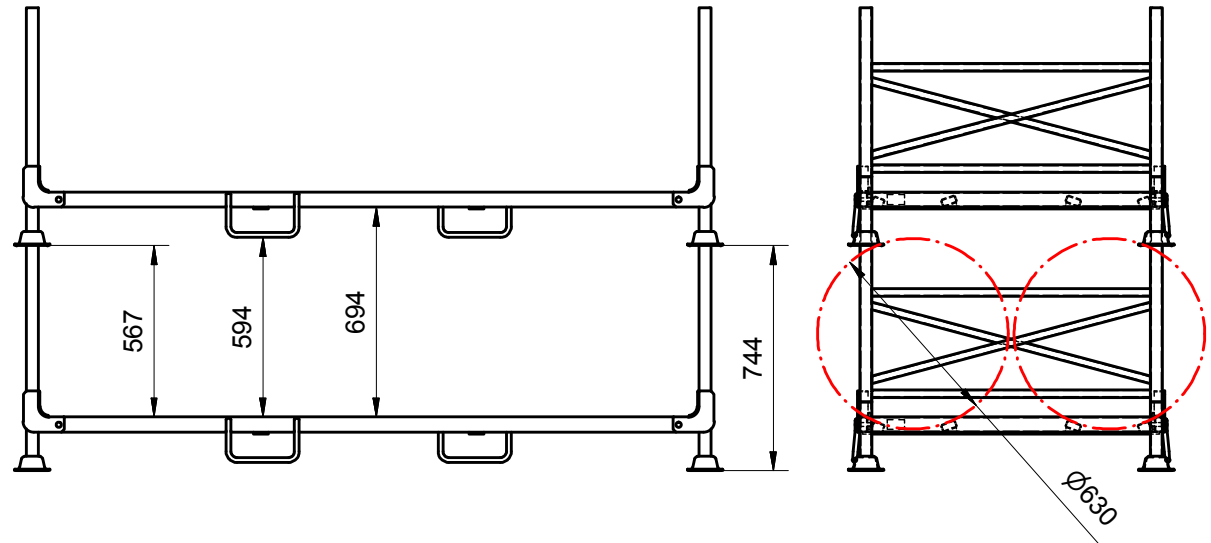

PALLET AT 003 / FOR TYRE STORAGE

Outside dimensions	2343 x 1078 x 787 mm
Max. load capacity	300 kg
Stackability (rack with tyres)	10
Stackability (collapsible)	32
Number of tyres in pallet	max. 28
Surface treatment	powder coating
Additional equipment	extension 200 mm (011-094-00)

PALLET AT 003 WITH EXTENSION 200 mm

Outside dimensions	2343 x 1078 x 987 mm
Max. load capacity	300 kg
Stackability (rack with tyres)	8
Stackability (collapsible)	32
Number of tyres in pallet	max. 28
Surface treatment	powder coating