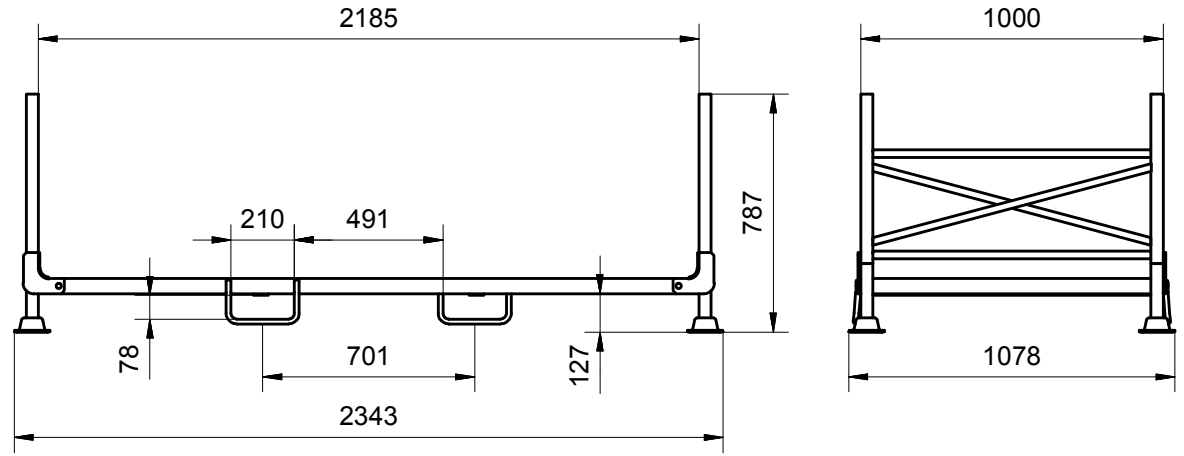

PALLET AT 003 / FOR TYRE STORAGE

Outside dimensions	2343 x 1078 x 787 mm
Max. load capacity	300 kg
Stackability (rack with tyres)	10
Stackability (collapsible)	32
Number of tyres in pallet	max. 28
Surface treatment	powder coating
Additional equipment	extension 200 mm (011-094-00)

PALLET AT 003 WITH EXTENSION 200 mm

Outside dimensions	2343 x 1078 x 987 mm
Max. load capacity	300 kg
Stackability (rack with tyres)	8
Stackability (collapsible)	32
Number of tyres in pallet	max. 28
Surface treatment	powder coating