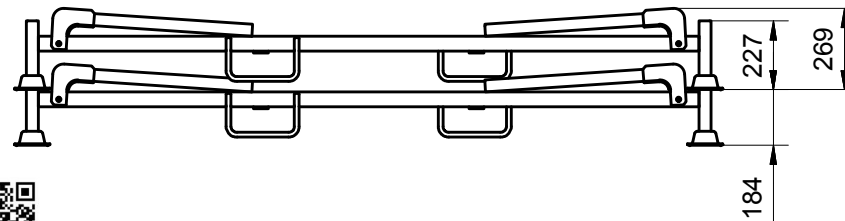

PALLET AT 003 / FOR TYRE STORAGE

Outside dimensions	2343 x 1078 x 787 mm
Max. load capacity	300 kg
Stackability (rack with tyres)	10
Stackability (collapsible)	32
Number of tyres in pallet	max. 28
Surface treatment	powder coating
Additional equipment	extension 200 mm (011-094-00)

This drawing is property of Avex Steel Products s.r.o. The copying, distribution and utilization of this document as well as the communication of its contents to others without expressed authorization is prohibited. Offenders will be held liable for the payment of damages.

PALLET AT 003 WITH EXTENSION 200 mm

Outside dimensions	2343 x 1078 x 987 mm
Max. load capacity	300 kg
Stackability (rack with tyres)	8
Stackability (collapsible)	32
Number of tyres in pallet	max. 28
Surface treatment	powder coating