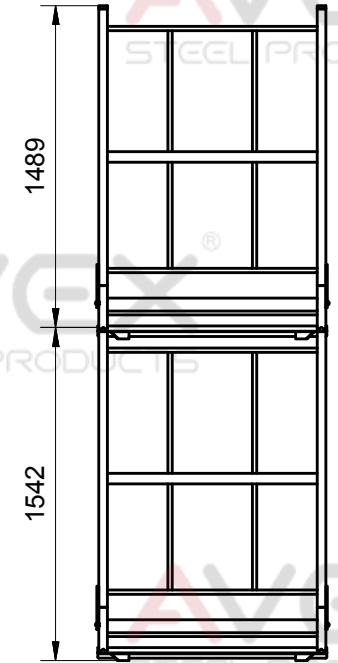

PALLET AT 12255 / FOR TYRE STORAGE

Outside dimensions	1692 x 1081 x 1542 mm
Max. load capacity	600 kg
Stackability (rack with tyres)	6
Stackability (collapsible)	20
Pallet handling (full of cargo)	2
Traitement de surface	powde coating

This drawing is property of Avex Steel Products s.r.o. The copying, distribution and utilization of this document as well as the communication of its contents to others without expressed authorization is prohibited. Offenders will be held liable for the payment of damages.