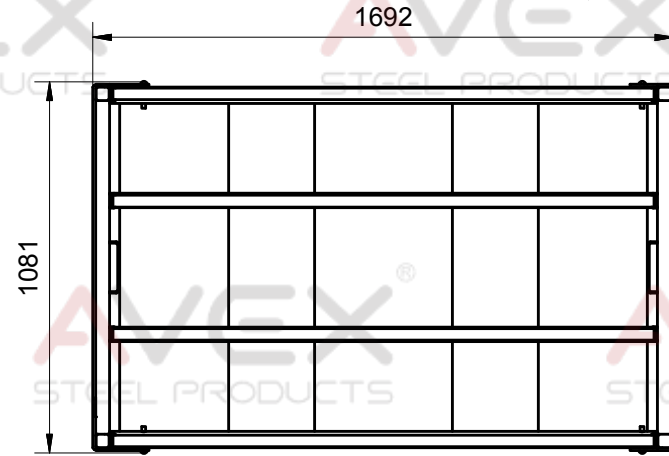

PALLET AT 12255 / FOR TYRE STORAGE

Outside dimensions	1692 x 1081 x 1542 mm
Max. load capacity	600 kg
Stackability (rack with tyres)	6
Stackability (collapsible)	20
Pallet handling (full of cargo)	2
Traitement de surface	powde coating

This drawing is property of Avex Steel Products s.r.o. The copying, distribution and utilization of this document as well as the communication of its contents to others without expressed authorization is prohibited. Offenders will be held liable for the payment of damages.