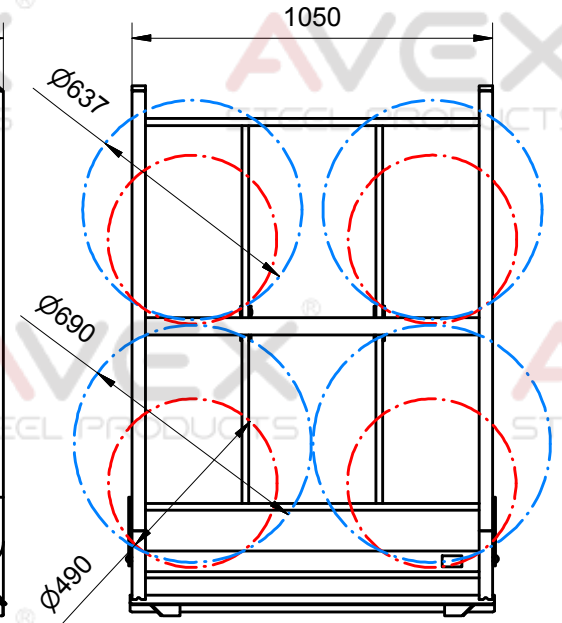

PALLET AT 12255 / FOR TYRE STORAGE

Outside dimensions	1692 x 1081 x 1542 mm
Max. load capacity	600 kg
Stackability (rack with tyres)	6
Stackability (collapsible)	20
Pallet handling (full of cargo)	2
Traitement de surface	powde coating

This drawing is property of Avex Steel Products s.r.o. The copying, distribution and utilization of this document as well as the communication of its contents to others without expressed authorization is prohibited. Offenders will be held liable for the payment of damages.