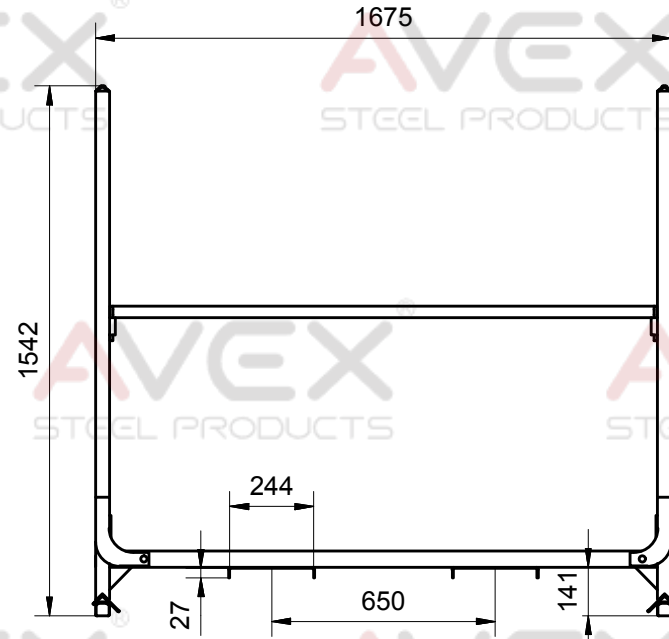

PALLET AT 12255 / FOR TYRE STORAGE

Outside dimensions	1692 x 1081 x 1542 mm
Max. load capacity	600 kg
Stackability (rack with tyres)	6
Stackability (collapsible)	20
Pallet handling (full of cargo)	2
Traitement de surface	powde coating

This drawing is property of Avex Steel Products s.r.o. The copying, distribution and utilization of this document as well as the communication of its contents to others without expressed authorization is prohibited. Offenders will be held liable for the payment of damages.