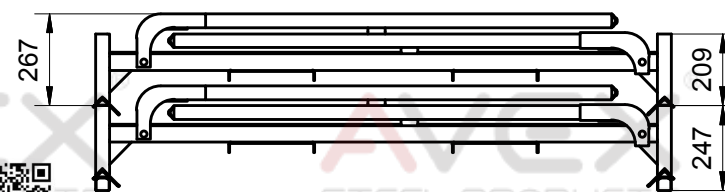

PALLET AT 12255 / FOR TYRE STORAGE

Outside dimensions	1692 x 1081 x 1542 mm
Max. load capacity	600 kg
Stackability (rack with tyres)	6
Stackability (collapsible)	20
Pallet handling (full of cargo)	2
Traitement de surface	powde coating

This drawing is property of Avex Steel Products s.r.o. The copying, distribution and utilization of this document as well as the communication of its contents to others without expressed authorization is prohibited. Offenders will be held liable for the payment of damages.