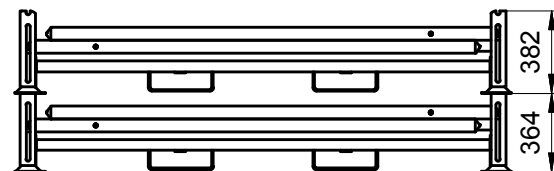

PALLET AT 377 / FOR TYRE STORAGE

Outside dimensions	2297 x 1250 x 2156 mm
Max. load capacity	1200 kg
Stackability (rack with tyres)	4
Stackability (collapsible)	20
Pallet handling (rack with tyres)	1
Surface treatment	powder coating
Sea transport - 40'HC	62 pcs

This drawing is property of Avex Steel Products s.r.o. The copying, distribution and utilization of this document as well as the communication of its contents to others without expressed authorization is prohibited. Offenders will be held liable for the payment of damages.