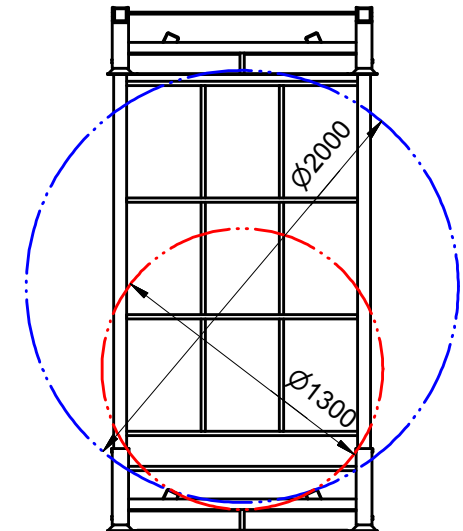

PALLET AT 377 / FOR TYRE STORAGE

Outside dimensions	2297 x 1250 x 2156 mm
Max. load capacity	1200 kg
Stackability (rack with tyres)	4
Stackability (collapsible)	20
Pallet handling (rack with tyres)	1
Surface treatment	powder coating
Sea transport - 40'HC	62 pcs

This drawing is property of Avex Steel Products s.r.o. The copying, distribution and utilization of this document as well as the communication of its contents to others without expressed authorization is prohibited. Offenders will be held liable for the payment of damages.