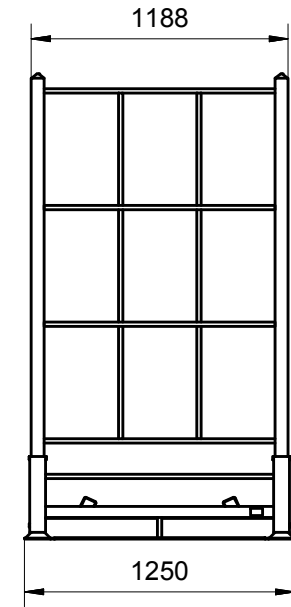

PALLET AT 377 / FOR TYRE STORAGE

Outside dimensions	2297 x 1250 x 2156 mm
Max. load capacity	1200 kg
Stackability (rack with tyres)	4
Stackability (collapsible)	20
Pallet handling (rack with tyres)	1
Surface treatment	powder coating
Sea transport - 40'HC	62 pcs

This drawing is property of Avex Steel Products s.r.o. The copying, distribution and utilization of this document as well as the communication of its contents to others without expressed authorization is prohibited. Offenders will be held liable for the payment of damages.