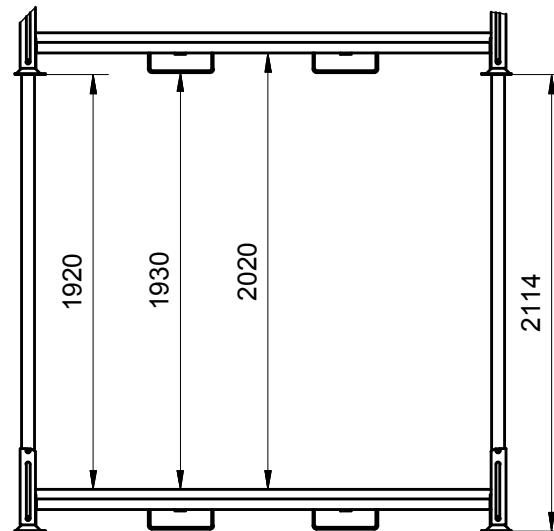

PALLET AT 377 / FOR TYRE STORAGE

Outside dimensions	2297 x 1250 x 2156 mm
Max. load capacity	1200 kg
Stackability (rack with tyres)	4
Stackability (collapsible)	20
Pallet handling (rack with tyres)	1
Surface treatment	powder coating
Sea transport - 40'HC	62 pcs

This drawing is property of Avex Steel Products s.r.o. The copying, distribution and utilization of this document as well as the communication of its contents to others without expressed authorization is prohibited. Offenders will be held liable for the payment of damages.