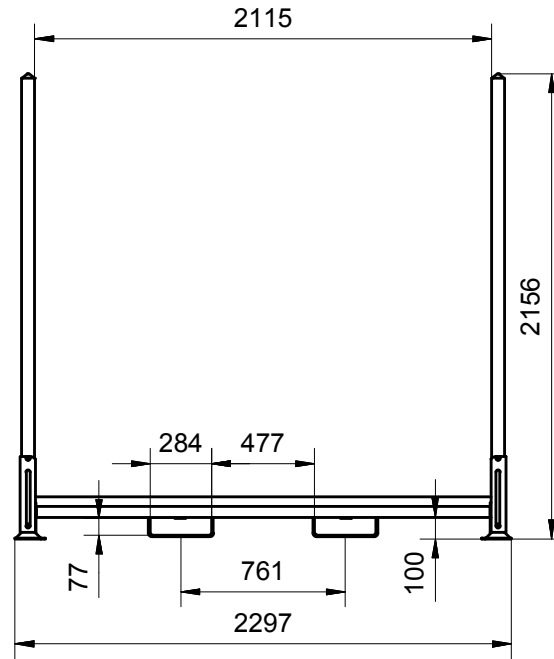

PALLET AT 377 / FOR TYRE STORAGE

Outside dimensions	2297 x 1250 x 2156 mm
Max. load capacity	1200 kg
Stackability (rack with tyres)	4
Stackability (collapsible)	20
Pallet handling (rack with tyres)	1
Surface treatment	powder coating
Sea transport - 40'HC	62 pcs

This drawing is property of Avex Steel Products s.r.o. The copying, distribution and utilization of this document as well as the communication of its contents to others without expressed authorization is prohibited. Offenders will be held liable for the payment of damages.