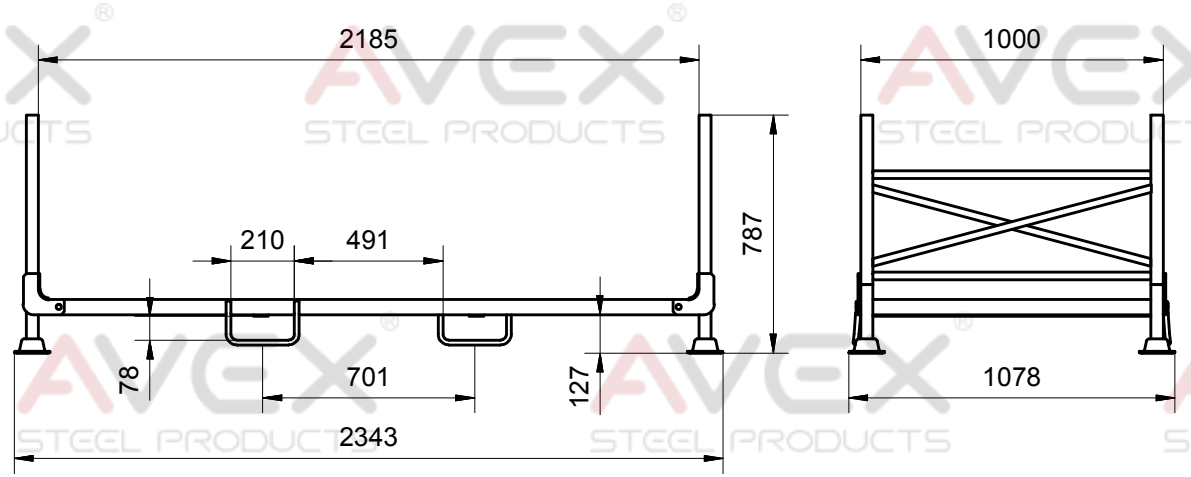

AT 003 / FOR VERTICAL TYRE STORAGE

Outside dimensions	2343 x 1078 x 787 mm
Max. load capacity	300 kg
Stackability (rack with tyres)	10
Stackability (collapsible)	32
Number of tyres in pallet	max. 28
Surface treatment	powder coating
Additional equipment	extension 200 mm (011-094-00)

This drawing is property of Avex Steel Products s.r.o. The copying, distribution and utilization of this document as well as the communication of its contents to others without expressed authorization is prohibited. Offenders will be held liable for the payment of damages.

AT 003 WITH EXTENSION 200 mm

Outside dimensions	2343 x 1078 x 987 mm
Max. load capacity	300 kg
Stackability (rack with tyres)	8
Stackability (collapsible)	32
Number of tyres in pallet	max. 28
Surface treatment	powder coating