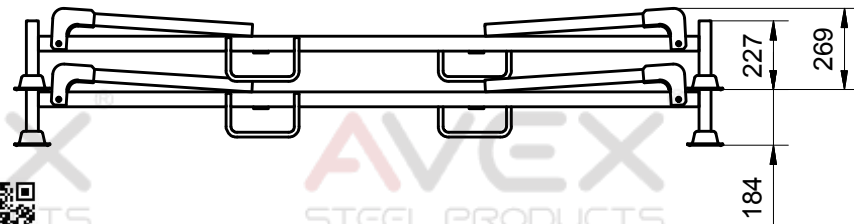

AT 003 / FOR VERTICAL TYRE STORAGE

Outside dimensions	2343 x 1078 x 787 mm
Max. load capacity	300 kg
Stackability (rack with tyres)	10
Stackability (collapsible)	32
Number of tyres in pallet	max. 28
Surface treatment	powder coating
Additional equipment	extension 200 mm (011-094-00)

This drawing is property of Avex Steel Products s.r.o. The copying, distribution and utilization of this document as well as the communication of its contents to others without expressed authorization is prohibited. Offenders will be held liable for the payment of damages.

AT 003 WITH EXTENSION 200 mm

Outside dimensions	2343 x 1078 x 987 mm
Max. load capacity	300 kg
Stackability (rack with tyres)	8
Stackability (collapsible)	32
Number of tyres in pallet	max. 28
Surface treatment	powder coating