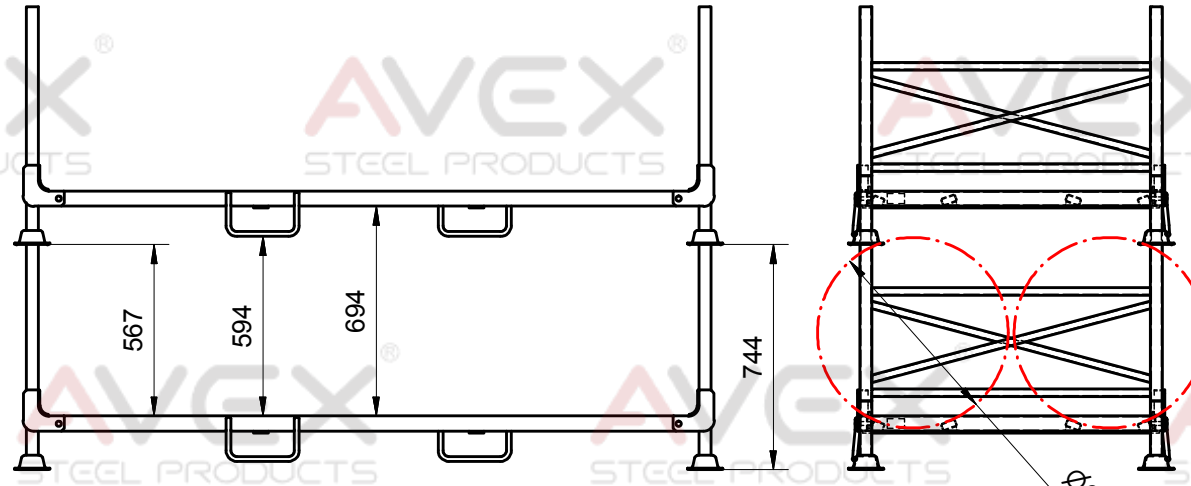

AT 003 / FOR VERTICAL TYRE STORAGE

Outside dimensions	2343 x 1078 x 787 mm
Max. load capacity	300 kg
Stackability (rack with tyres)	10
Stackability (collapsible)	32
Number of tyres in pallet	max. 28
Surface treatment	powder coating
Additional equipment	extension 200 mm (011-094-00)

This drawing is property of Avex Steel Products s.r.o. The copying, distribution and utilization of this document as well as the communication of its contents to others without expressed authorization is prohibited. Offenders will be held liable for the payment of damages.

AT 003 WITH EXTENSION 200 mm

Outside dimensions	2343 x 1078 x 987 mm
Max. load capacity	300 kg
Stackability (rack with tyres)	8
Stackability (collapsible)	32
Number of tyres in pallet	max. 28
Surface treatment	powder coating