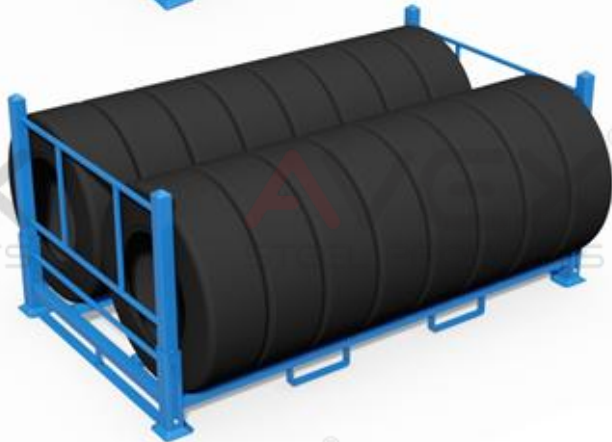

AT 334 / FOR SUV, 4x4 TYRES AND RIMS

Outside dimensions	2297 x 1330 x 1048 mm
Max. load capacity	500 kg
Stackability (rack with tyres)	9
Stackability (collapsible)	20
Pallet handling (rack with tyres)	1
Surface treatment	powder coating