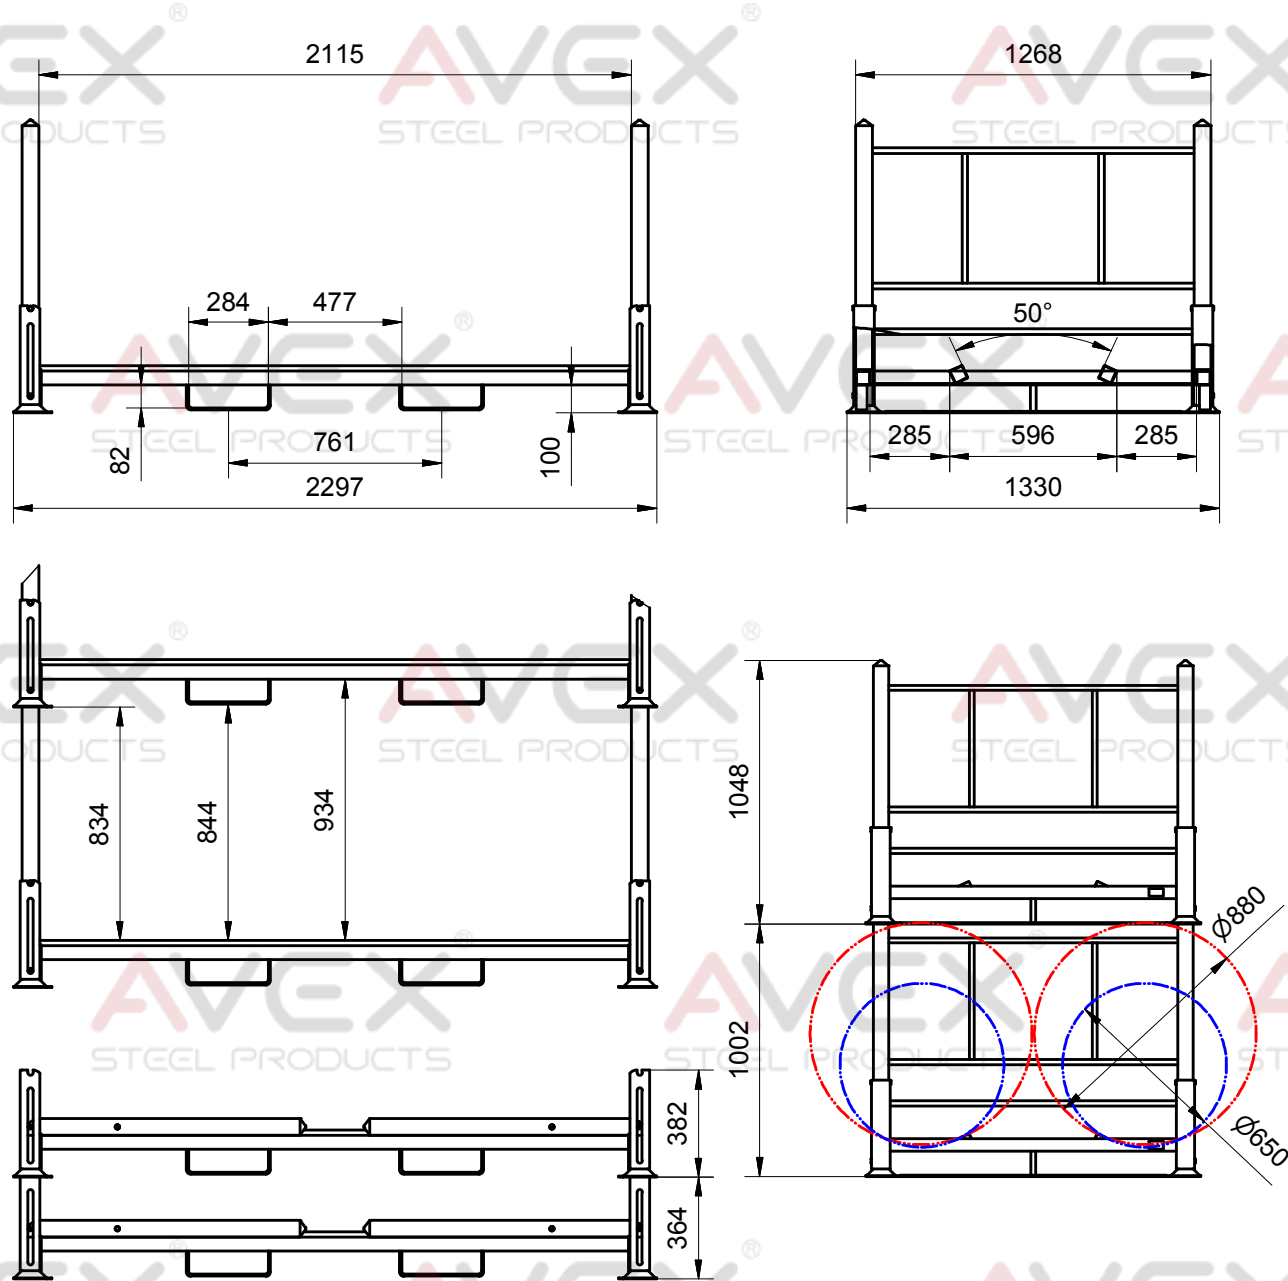

AT 334 / FOR SUV, 4x4 TYRES AND RIMS

Outside dimensions	2297 x 1330 x 1048 mm
Max. load capacity	500 kg
Stackability (rack with tyres)	9
Stackability (collapsible)	20
Pallet handling (rack with tyres)	1
Surface treatment	powder coating

This drawing is property of Avex Steel Products s.r.o. The copying, distribution and utilization of this document as well as the communication of its contents to others without expressed authorization is prohibited. Offenders will be held liable for the payment of damages.