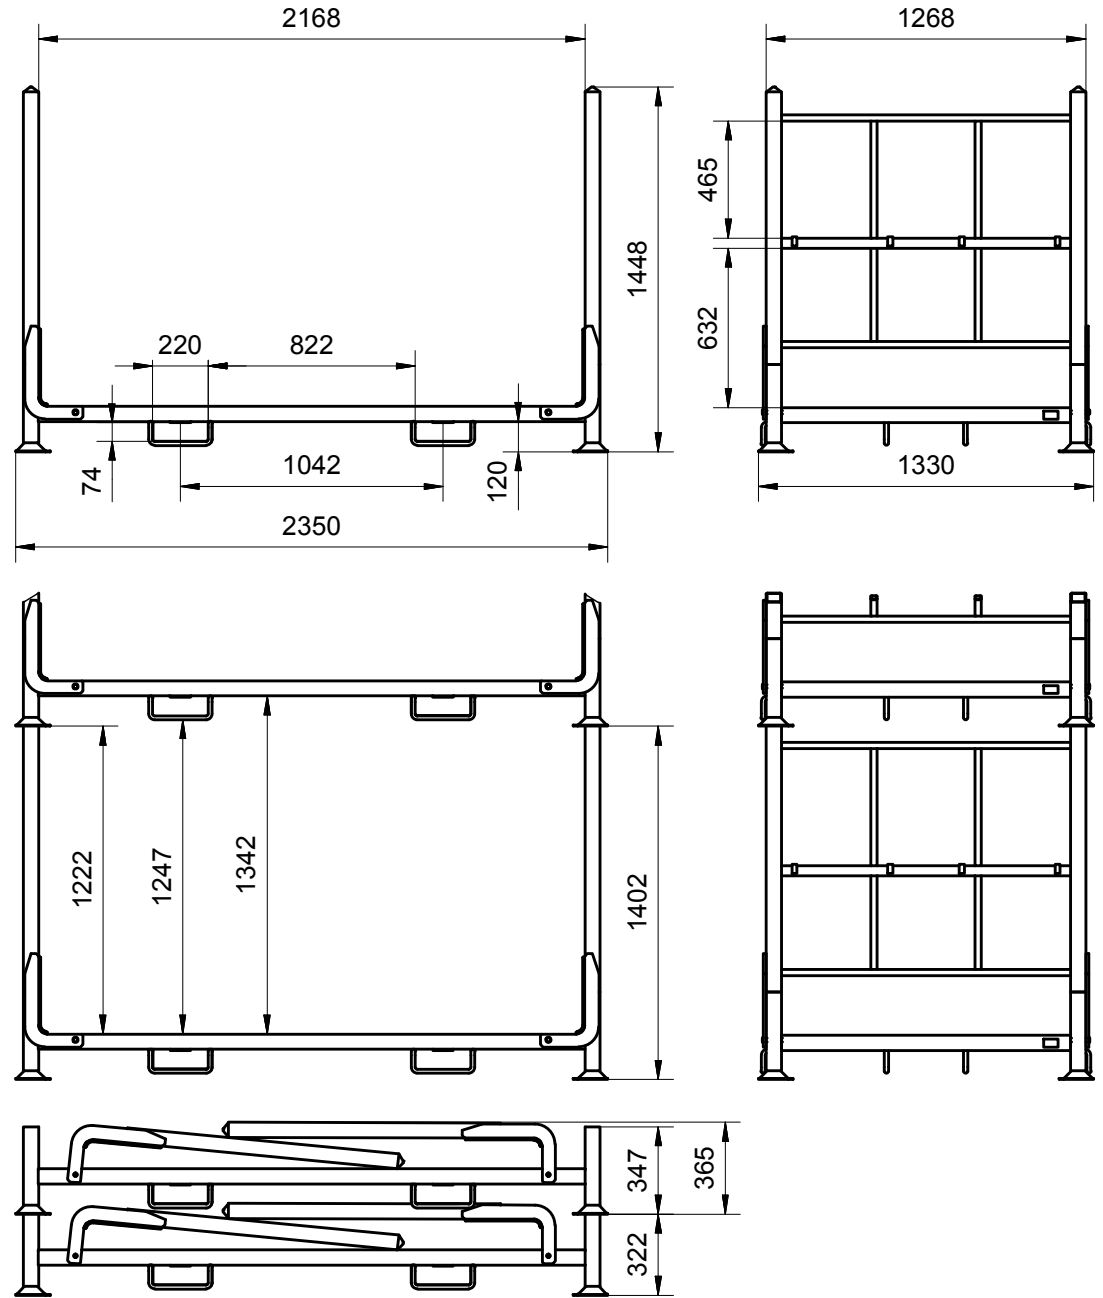

# PALLET AT 86938 / FOR TYRE STORAGE

Outside dimensions	2350 x 1330 x 1448 mm
Max. load capacity	800 kg
Stackability (rack with tyres)	6
Stackability (collapsible)	20 pcs
Pallet handling (rack with tyres)	1
Surface treatment	powder coating
Additional equipment	4x bar 81938-090-00