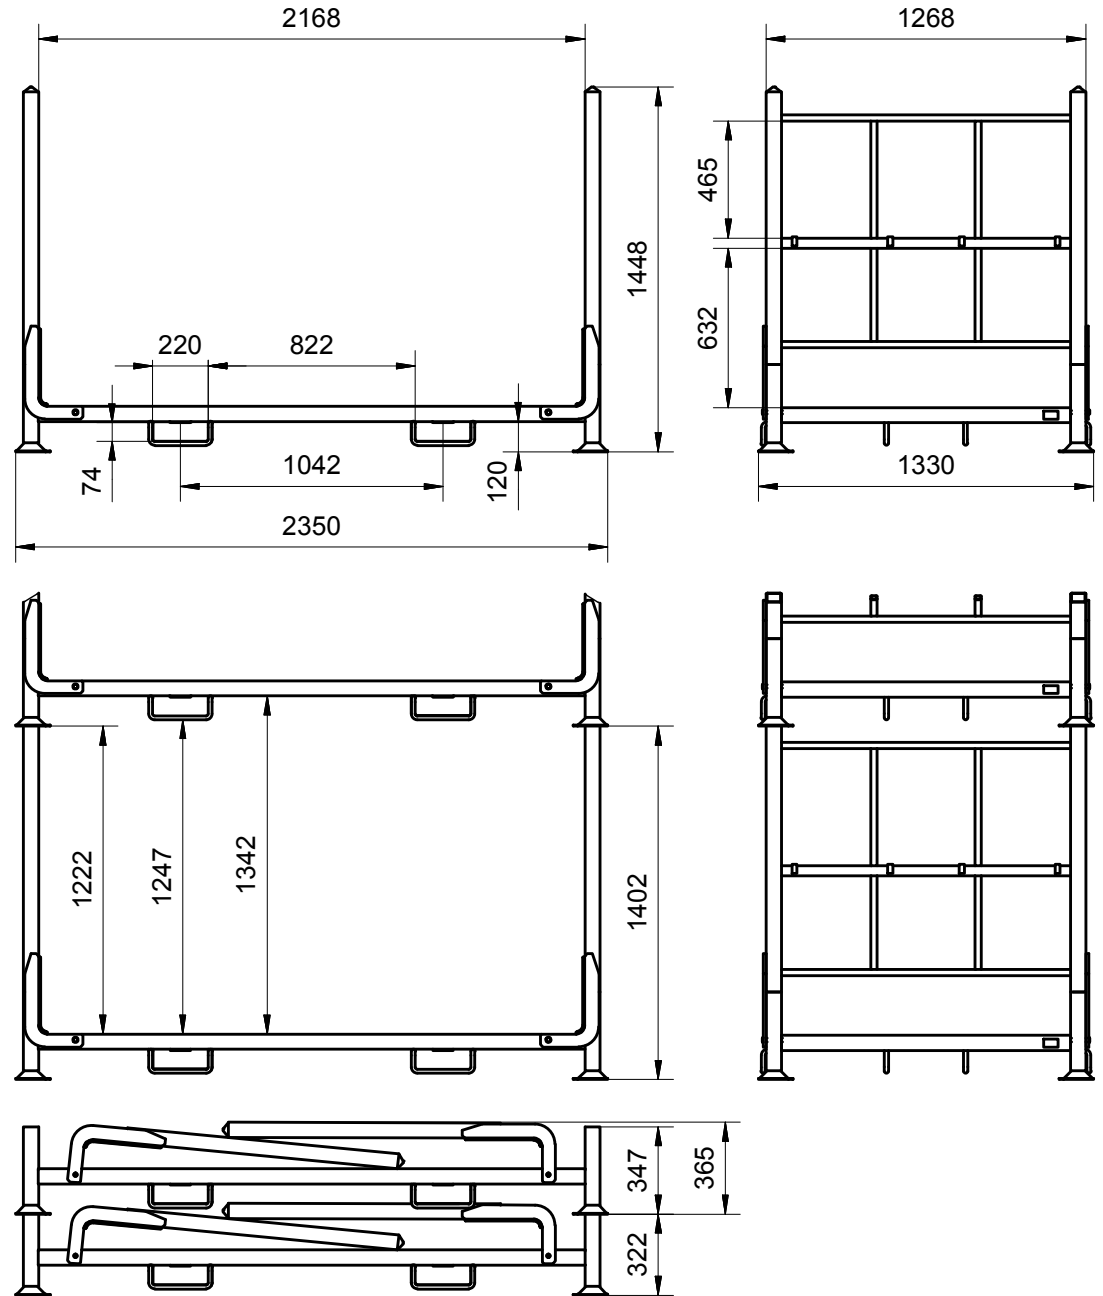

PALLET AT 86938 / FOR TYRE STORAGE

Outside dimensions	2350 x 1330 x 1448 mm
Max. load capacity	800 kg
Stackability (rack with tyres)	6
Stackability (collapsible)	20 pcs
Pallet handling (rack with tyres)	1
Surface treatment	powder coating
Additional equipment	4x bar 81938-090-00

This drawing is property of Avex Steel Products s.r.o. The copying, distribution and utilization of this document as well as the communication of its contents to others without expressed authorization is prohibited. Offenders will be held liable for the payment of damages.