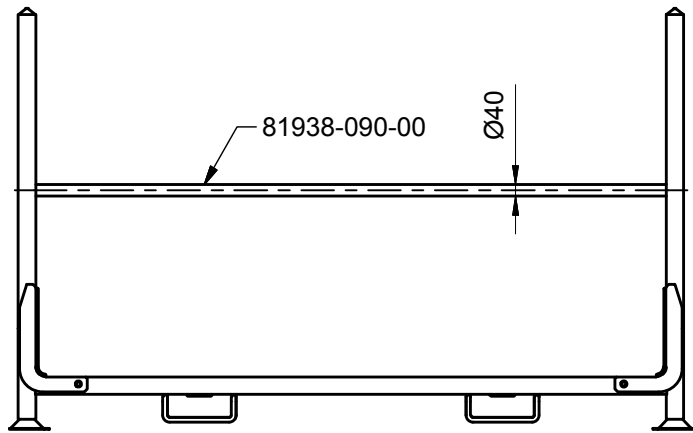

PALLET AT 86938 / FOR TYRE STORAGE