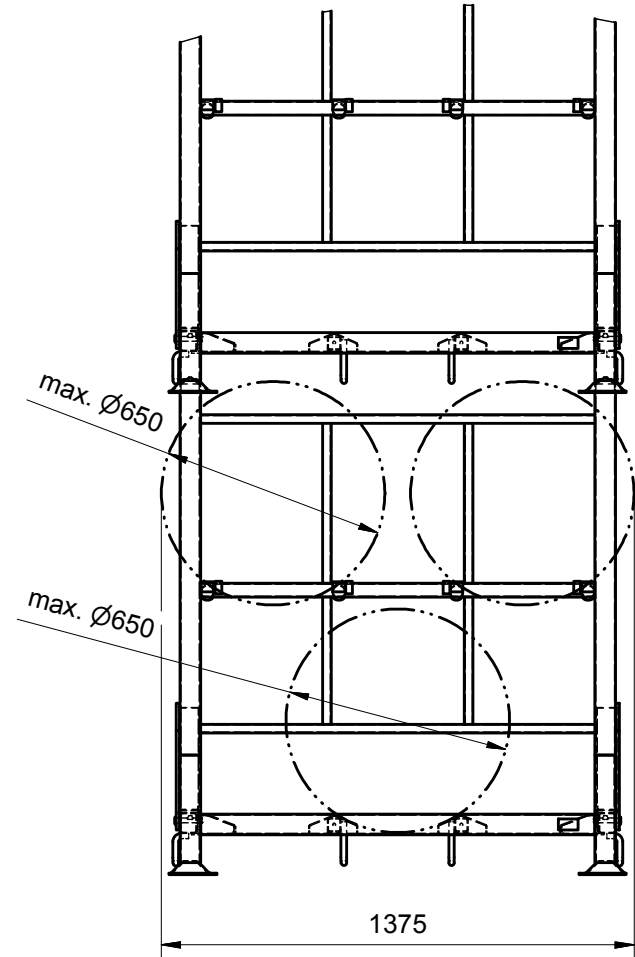

PALLET AT 86938 / FOR TYRE STORAGE