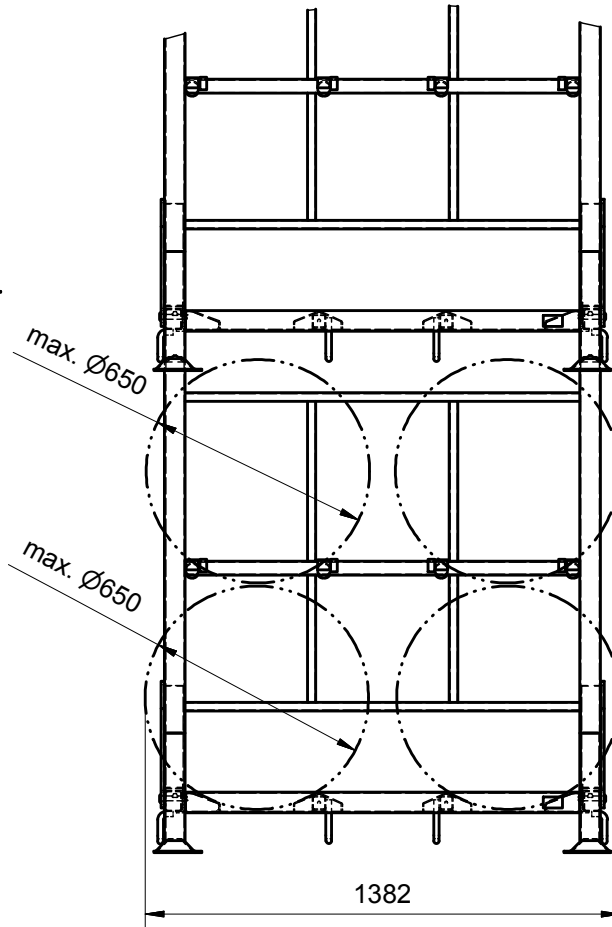

PALLET AT 86938 / FOR TYRE STORAGE