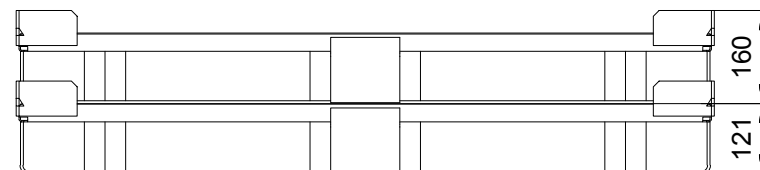

PALLET AT 79326

/ GENERAL UTILIZATION

Outside dimensions	1200 x 800 x 160 mm
Weight	33 kg ± 10%
Max. load capacity	1000 kg
Stackability (full of cargo)	
Stackability (collapsible)	
Surface treatment	hot-dip galvanized
Additional equipment	