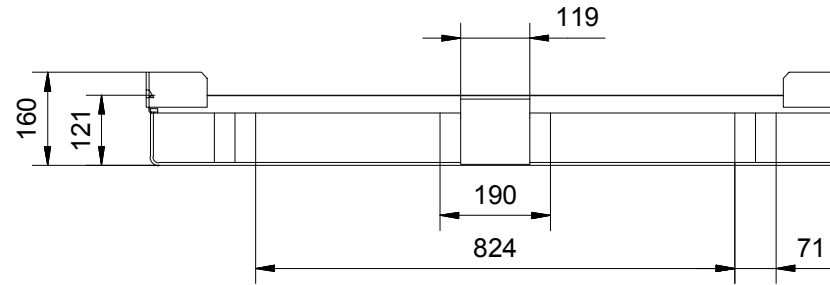

PALLET AT 79326

/ GENERAL UTILIZATION

Outside dimensions	1200 x 800 x 160 mm
Weight	33 kg ± 10%
Max. load capacity	1000 kg
Stackability (full of cargo)	
Stackability (collapsible)	
Surface treatment	hot-dip galvanized
Additional equipment	