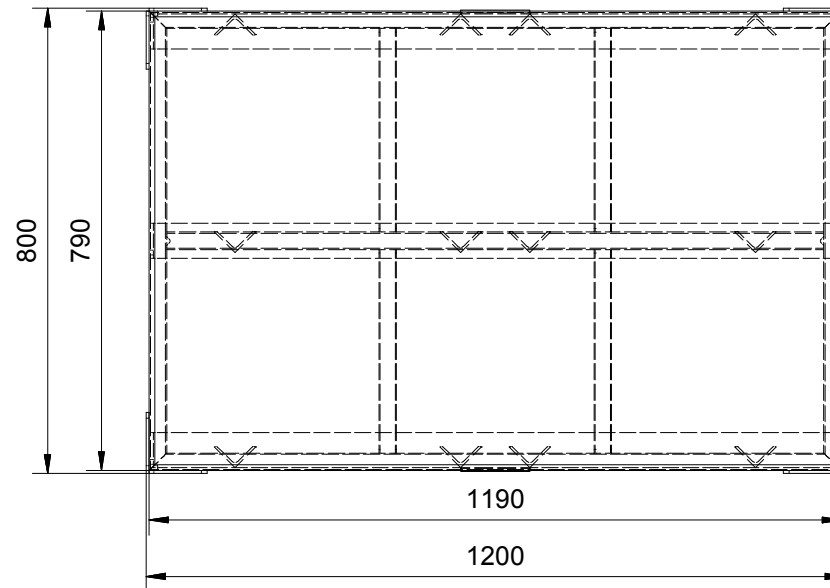

PALLET AT 79326

/ GENERAL UTILIZATION

Outside dimensions	1200 x 800 x 160 mm
Weight	33 kg ± 10%
Max. load capacity	1000 kg
Stackability (full of cargo)	
Stackability (collapsible)	
Surface treatment	hot-dip galvanized
Additional equipment	