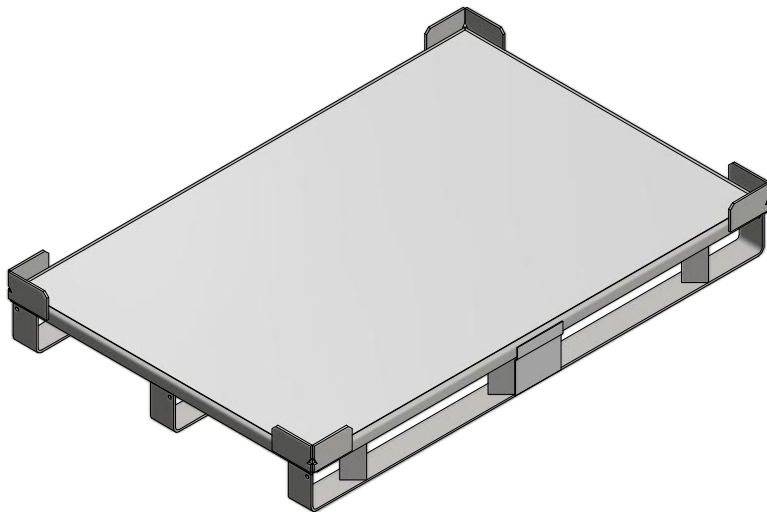

PALLET AT 79326

/ GENERAL UTILIZATION

Outside dimensions	1200 x 800 x 160 mm
Weight	33 kg ± 10%
Max. load capacity	1000 kg
Stackability (full of cargo)	
Stackability (collapsible)	
Surface treatment	hot-dip galvanized
Additional equipment	