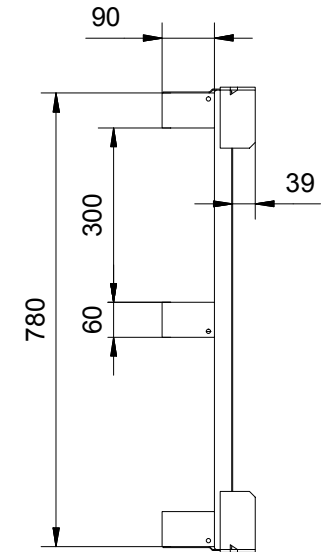

PALLET AT 79326

/ GENERAL UTILIZATION

Outside dimensions	1200 x 800 x 160 mm
Weight	33 kg ± 10%
Max. load capacity	1000 kg
Stackability (full of cargo)	
Stackability (collapsible)	
Surface treatment	hot-dip galvanized
Additional equipment	